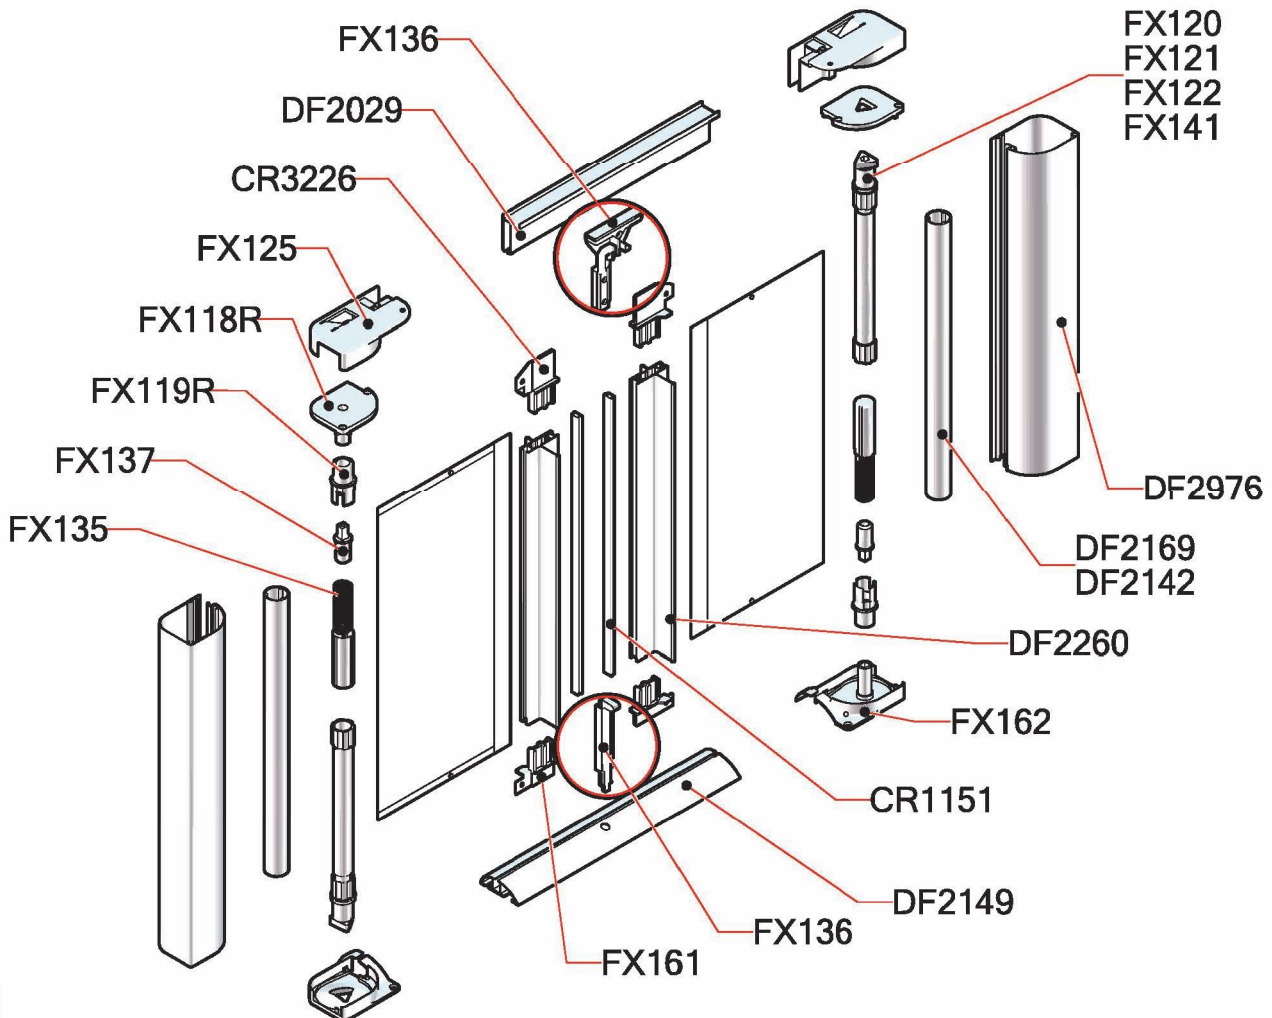

FLEXAL DIM 50

Laterale doppia guida bassa - Double lateral lower guide

Dati Tecnici

Altezza massima:	2.500 [mm]
Larghezza massima:	3.000 [mm]
Cassonetto:	50 [mm]
Tubo rete:	22 - 24 [mm]

Data Sheet

Maximum height:	2.500 [mm]
Maximum width:	3.000 [mm]
Net box:	50 [mm]
Net tube:	22 - 24 [mm]