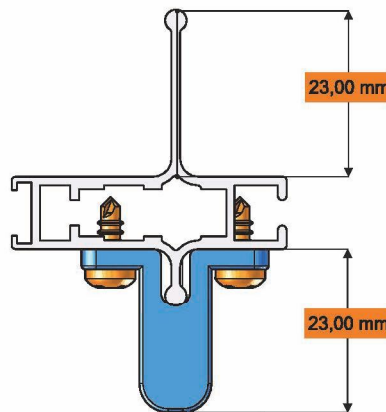

FLEXAL DIM 40-50

Laterale - Lateral

Accessori base - Basic accessories

Maniglia di estensione - Extension handle

Dati Tecnici

Codice: FX159
Per maniglia: DF2260
Materiale: PA6
Confezione: 100 pezzi (min)

Data Sheet

Code: FX159
For handlebar: DF2260
Material: PA6
Packing: 100 pieces (min)

Alternative tra accessori - Alternative accessories