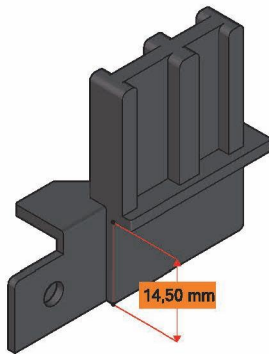

FLEXAL DIM 50

Laterale guida bassa - Lateral lower guide

Alternative tra accessori - Alternative accessories

Alternativa 1 - Alternative 1

Scivolo guida bassa

Dati Tecnici

Codice: FX161
Per maniglia: DF2260
Per guida: DF2149
Materiale: PA6
Confezione: 100 pezzi (min)

Slides for lower guide

Data Sheet

Code: FX161
For handle bar: DF2260
For lower guide: DF2149
Material: PA6
Packing: 100 pieces (min)

Scivolo con ruota per guida bassa

Dati Tecnici

Codice: CR3228
Per maniglia: DF2260
Per guida: DF2149
Materiale: PA6
Confezione: 100 pezzi (min)

Slide with wheel for lower guide

Data Sheet

Code: CR3228
For handle bar: DF2260
For lower guide: DF2149
Material: PA6
Packing: 100 pieces (min)