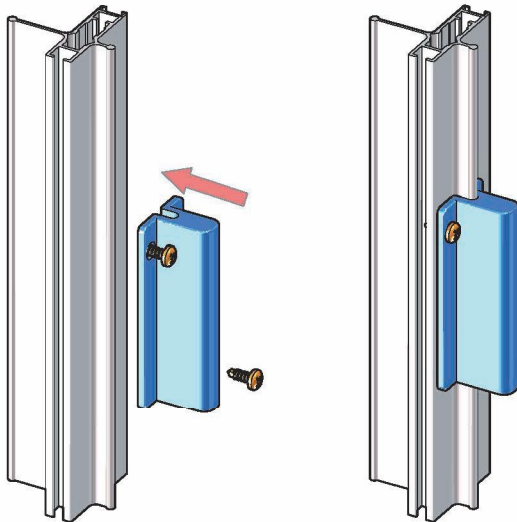

FLEXAL DIM 40-50

Laterale - Lateral

Accessori base - Basic accessories

Maniglia di estensione - Extension handle

Dati Tecnici

Codice: FX159
Per maniglia: DF2260
Materiale: PA6
Confezione: 100 pezzi (min)

Data Sheet

Code: FX159
For handlebar: DF2260
Material: PA6
Packing: 100 pieces (min)

Alternative tra accessori - Alternative accessories