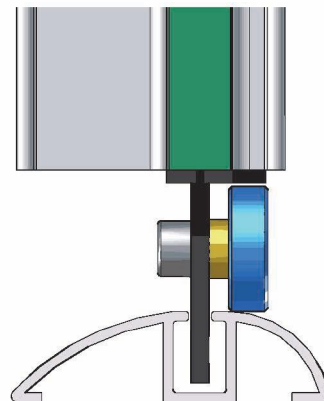

FLEXAL DIM 50

Laterale guida bassa - Lateral lower guide

Alternative tra accessori - Alternative accessories

Alternativa 1 - Alternative 1

Scivolo guida bassa

Dati Tecnici

Codice: FX161
Per maniglia: DF2260
Per guida: DF2149
Materiale: PA6
Confezione: 100 pezzi (min)

Slides for lower guide

Data Sheet

Code: FX161
For handle bar: DF2260
For lower guide: DF2149
Material: PA6
Packing: 100 pieces (min)

Scivolo con ruota per guida bassa

Dati Tecnici

Codice: CR3228
Per maniglia: DF2260
Per guida: DF2149
Materiale: PA6
Confezione: 100 pezzi (min)

Slide with wheel for lower guide

Data Sheet

Code: CR3228
For handle bar: DF2260
For lower guide: DF2149
Material: PA6
Packing: 100 pieces (min)