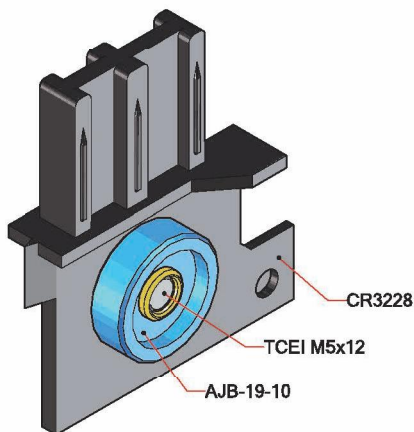

FLEXAL DIM 50

Laterale guida bassa - Lateral lower guide

Alternative tra accessori - Alternative accessories

Alternativa 1 - Alternative 1

Scivolo guida bassa

Dati Tecnici

Codice: FX161
Per maniglia: DF2260
Per guida: DF2149
Materiale: PA6
Confezione: 100 pezzi (min)

Slides for lower guide

Data Sheet

Code: FX161
For handle bar: DF2260
For lower guide: DF2149
Material: PA6
Packing: 100 pieces (min)

Scivolo con ruota per guida bassa

Dati Tecnici

Codice: CR3228
Per maniglia: DF2260
Per guida: DF2149
Materiale: PA6
Confezione: 100 pezzi (min)

Slide with wheel for lower guide

Data Sheet

Code: CR3228
For handle bar: DF2260
For lower guide: DF2149
Material: PA6
Packing: 100 pieces (min)