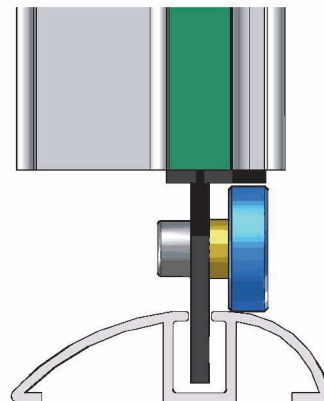

Data Sheet

Code: CR1151
For guide: DF1920-DF2260
Packing: 200/300 meters (min)

FLEXAL DIM 50

Laterale doppia guida bassa - Double lateral lower guide

Alternative tra accessori - Alternative accessories

Alternativa 1 - Alternative 1