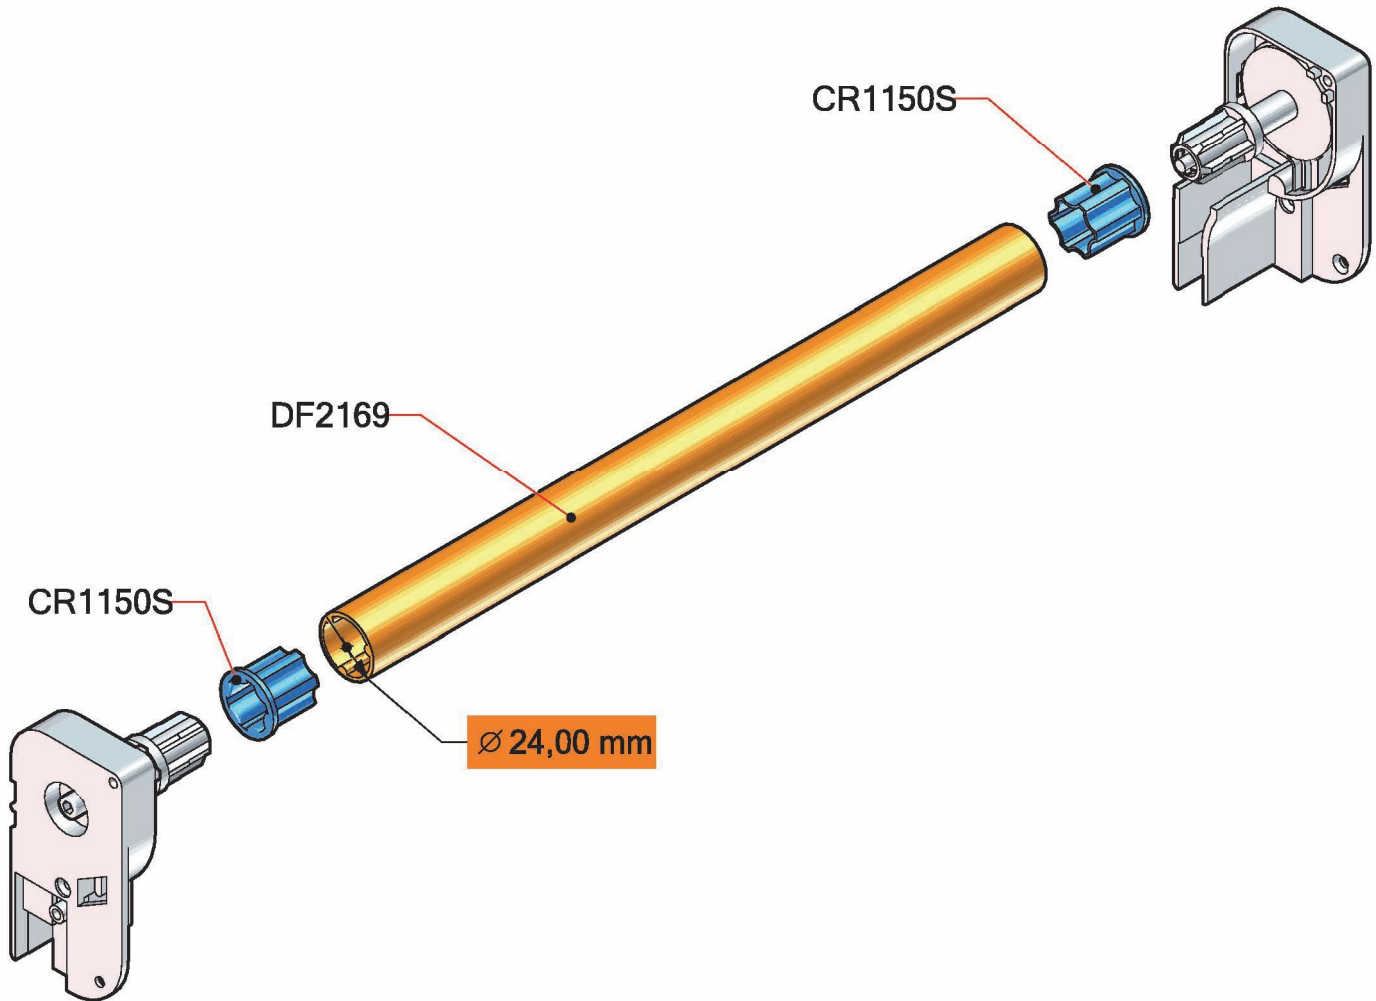

FLEXAL DIM 50

Verticale a catena - Vertical chain

Alternative tra accessori - Alternative accessories

Alternativa 5 - Alternative 5

Tubo rete

Dati Tecnici

Codice: DF2169
Materiale: EN-AW 6060 T5
Peso nominale: 340 g/mt
Finitura: Grezzo

Net tube

Data Sheet

Code: DF2169
Material: EN-AW 6060 T5
Nominal weight: 340 g/mt
Finishing: Raw