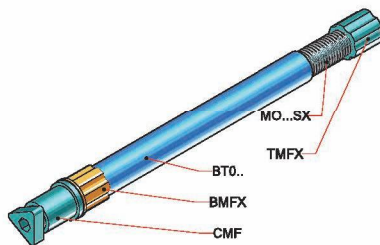

Dati Tecnici

Codice: FX121
Lunghezza: 420 [mm]
Per tubo: DF2142-DF2169
Confezione: 100 pezzi (min)

Data Sheet

Code: FX121
Length: 420 [mm]
For net tube: DF2142-DF2169
Packing: 100 pieces (min)